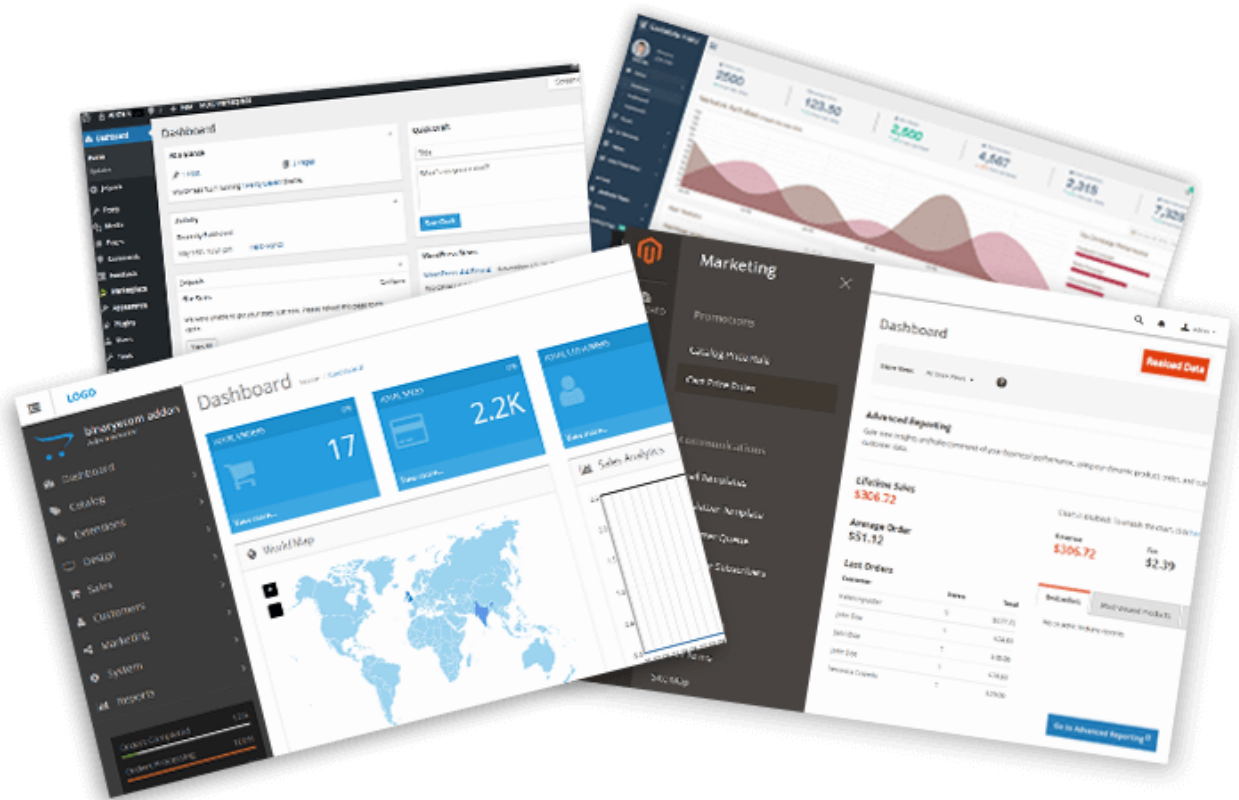

MLM Software Development Company

InfoCentroid Software Solutions Pvt. Ltd is a leading **MLM Software Development Company**. Our **MLM Software** focus on these three ratings.

- **Delivery Rating** – **Multi Level Marketing Software** delivery rating is must because we understand client needs quick delivery to capture market and maintain the data.
- **Quality Rating** – **MLM Software Development** with good quality is necessary. We always focus our quality rating with each client.